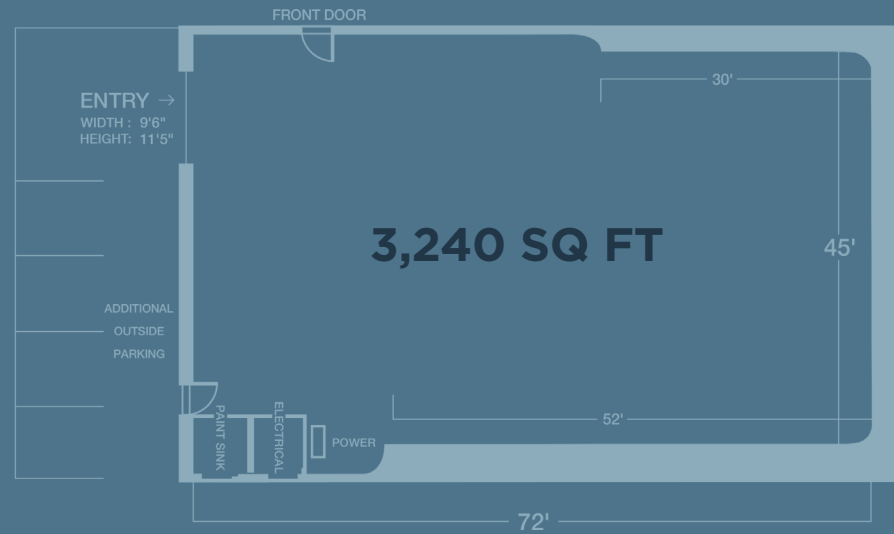

STUDIO E

AT 6311 ROMAINE

ECHELON CREATIVE ENVIRONMENTS

POWERED BY RED STUDIOS HOLLYWOOD

DEVELOPED BY
BARDAS
INVESTMENT GROUP

RED
STUDIOS
HOLLYWOOD

FOR LEASE
6311 ROMAINE ST
LOS ANGELES
CA 90038

Just outside Red Studios Hollywood Campus, Studio E is the latest addition to our boutique landscape. At 4,424 total SF, Studio E located at 6311 Romaine, Television Center, includes a 3-wall cyclorama, silent air, 1800 amps of can power and six on-site parking spaces. All talent and wardrobe rooms sit adjacent to Studio E along with a 400 space structure and ground level parking located directly across the street, ideal for production basecamp.

Studio E

FLOOR PLAN

MAKE-UP AND WARDROBE ROOM

TALENT DRESSING ROOM

- 4,424 TOTAL SF
- 3-wall white cyclorama
- 30' x 45' x 52' with a 20' grid
- 1800 amps of can power
- Silent Air
- 6 on-site parking spaces
- Direct access to structure and ground level parking

Our on-site production offices and support space offer a variety of layouts for your filming needs. Production space ranging from 500 SF to 11,000 SF with ample natural light, modern exposed brick, concrete floors and open floorplan create a perfect fit for a production hub, writers room or location shoot. Common outdoor patio space directly connected to interior offices and 5,000 SF of freestanding ground level warehouse are available in addition to our suites.