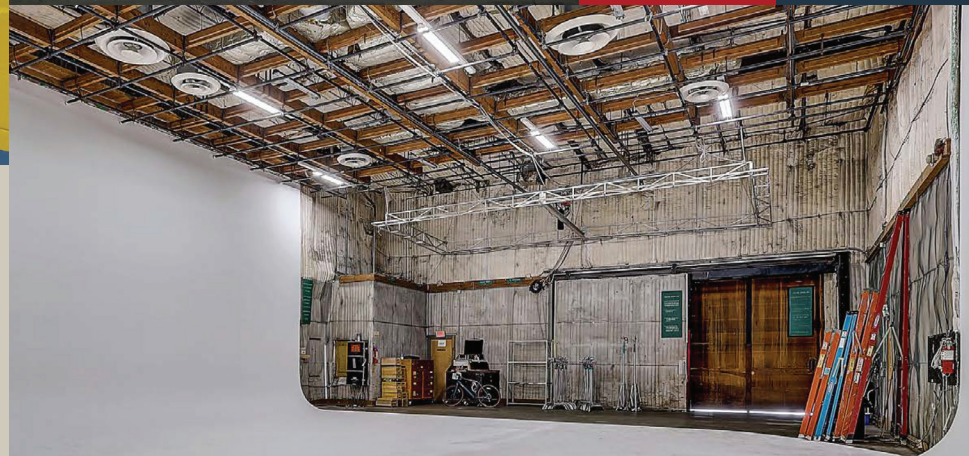

STUDIO E

AT 6311 ROMAINE

ECHELON CREATIVE ENVIRONMENTS

POWERED BY RED STUDIOS HOLLYWOOD

DEVELOPED BY
BARDAS
INVESTMENT GROUP

RED
STUDIOS
HOLLYWOOD

FOR LEASE
6311 ROMAINE ST
LOS ANGELES
CA 90038

Just outside Red Studios Hollywood Campus, Studio E is the latest addition to our boutique landscape. At 4,424 total SF, Studio E located at 6311 Romaine, Television Center, includes a 3-wall cyclorama, silent air, 1800 amps of can power and six on-site parking spaces. All talent and wardrobe rooms sit adjacent to Studio E along with a 400 space structure and ground level parking located directly across the street, ideal for production basecamp.

Studio E

FLOOR PLAN

MAKE-UP AND WARDROBE ROOM

TALENT DRESSING ROOM

- 4,424 TOTAL SF
- 3-wall white cyclorama
- 30' x 45' x 52' with a 20' grid
- 1800 amps of can power
- Silent Air
- 6 on-site parking spaces
- Direct access to structure and ground level parking

Our on-site production offices and support space offer a variety of layouts for your filming needs. Production space ranging from 500 SF to 11,000 SF with ample natural light, modern exposed brick, concrete floors and open floorplan create a perfect fit for a production hub, writers room or location shoot. Common outdoor patio space directly connected to interior offices and 5,000 SF of freestanding ground level warehouse are available in addition to our suites.